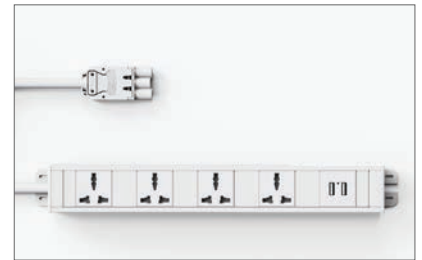

Power Access and Cable Management Solution

Complete Solution for Modern Workplace..

4-Way Extended Socket

Under-Desk Multi-Functional Cable Tray

2-Way Extended Socket

Wireless Charger with type-C

Tabletop hidden Manual flip up rotary power outlet socket