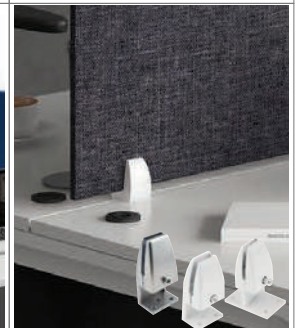

Acoustic Screen Panel
Size: As per request

Aluminium Screen Panel
Size: As per request

Acrylic Screen Panel
Size: As per request

Fabric Screen Panel
Size: As per request

Clamp

Handles
15.5 L x 3 W cm
10 L x 1.5 W cm
10.5 L x 3 W cm