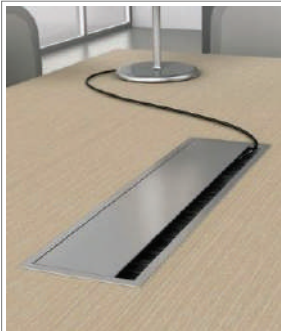

Aluminium Cable Box
Black & Silver
39.5 L x 12 W cm, 28 L x 8 W cm
16 L x 7.8 W cm, 8 L x 8 W cm