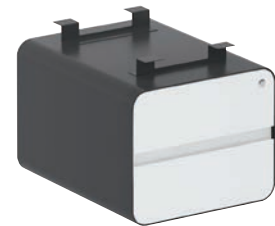

Impress Desk Height Pedestal
35 W x 60 D x 75cm H
40 W x 70 D x 75cm H

Metal Hanging Pedestal
40 W x 38 D x 35 H cm

Hanging Mobile Pedestal
35cm W x 40cm D x 36cm H

Lockable Under-Desk 3-Drawer
Mobile Pedestal
40 W x 48 D x 56 cm H