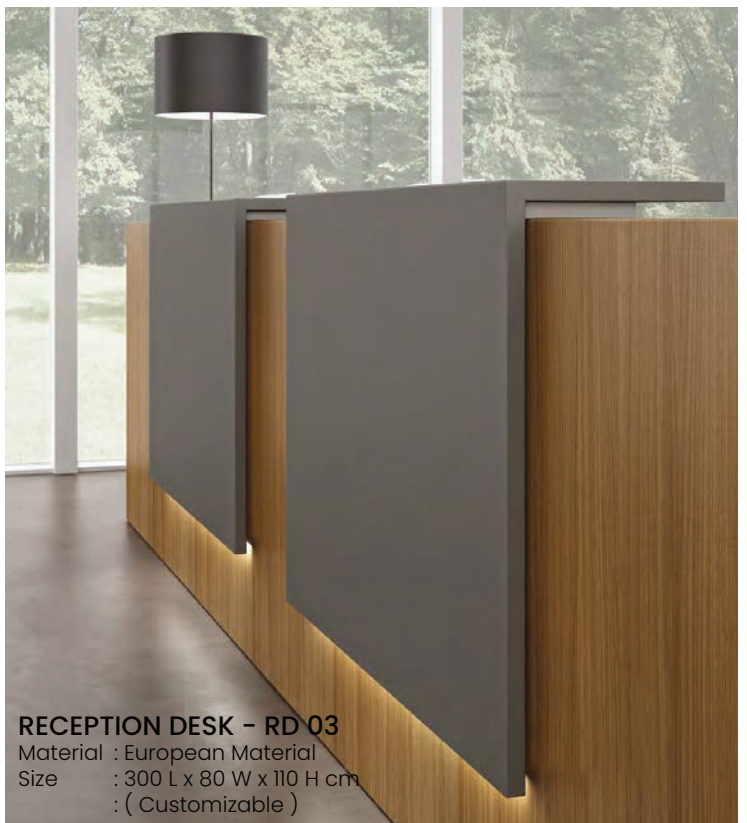

RECEPTION DESK - RD 03
Material : European Material
Size : 300 L x 80 W x 110 H cm
: (Customizable)