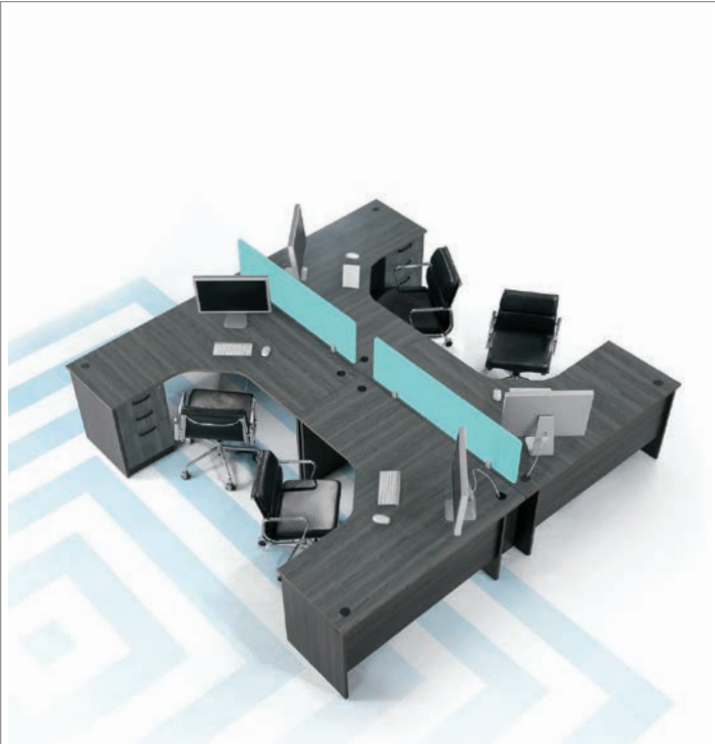

CLUSTER OF 4 L SHAPE

Material : European Material
Size : 120 L x 120 W x 75 H cm
: 140 L x 140 W x 75 H cm
: 160 L x 160 W x 75 H cm