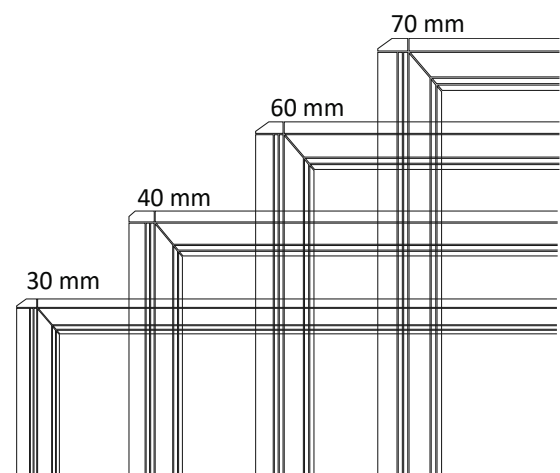

Modern structure panels for flexible solutions of workspaces available in different sizes and materials of glass, Wood and Fabric Partition. Thickness available :- 30mm , 40mm , 60mm & 70mm

**PARTITION 2 FACE TO FACE**