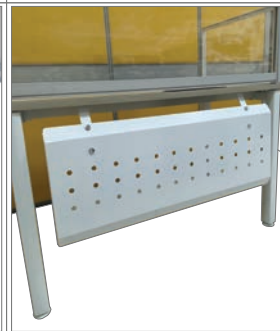

Modesty Panel
White & Silver
95 L x 40 H cm