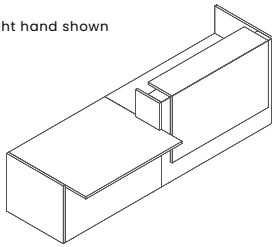

Right hand shown